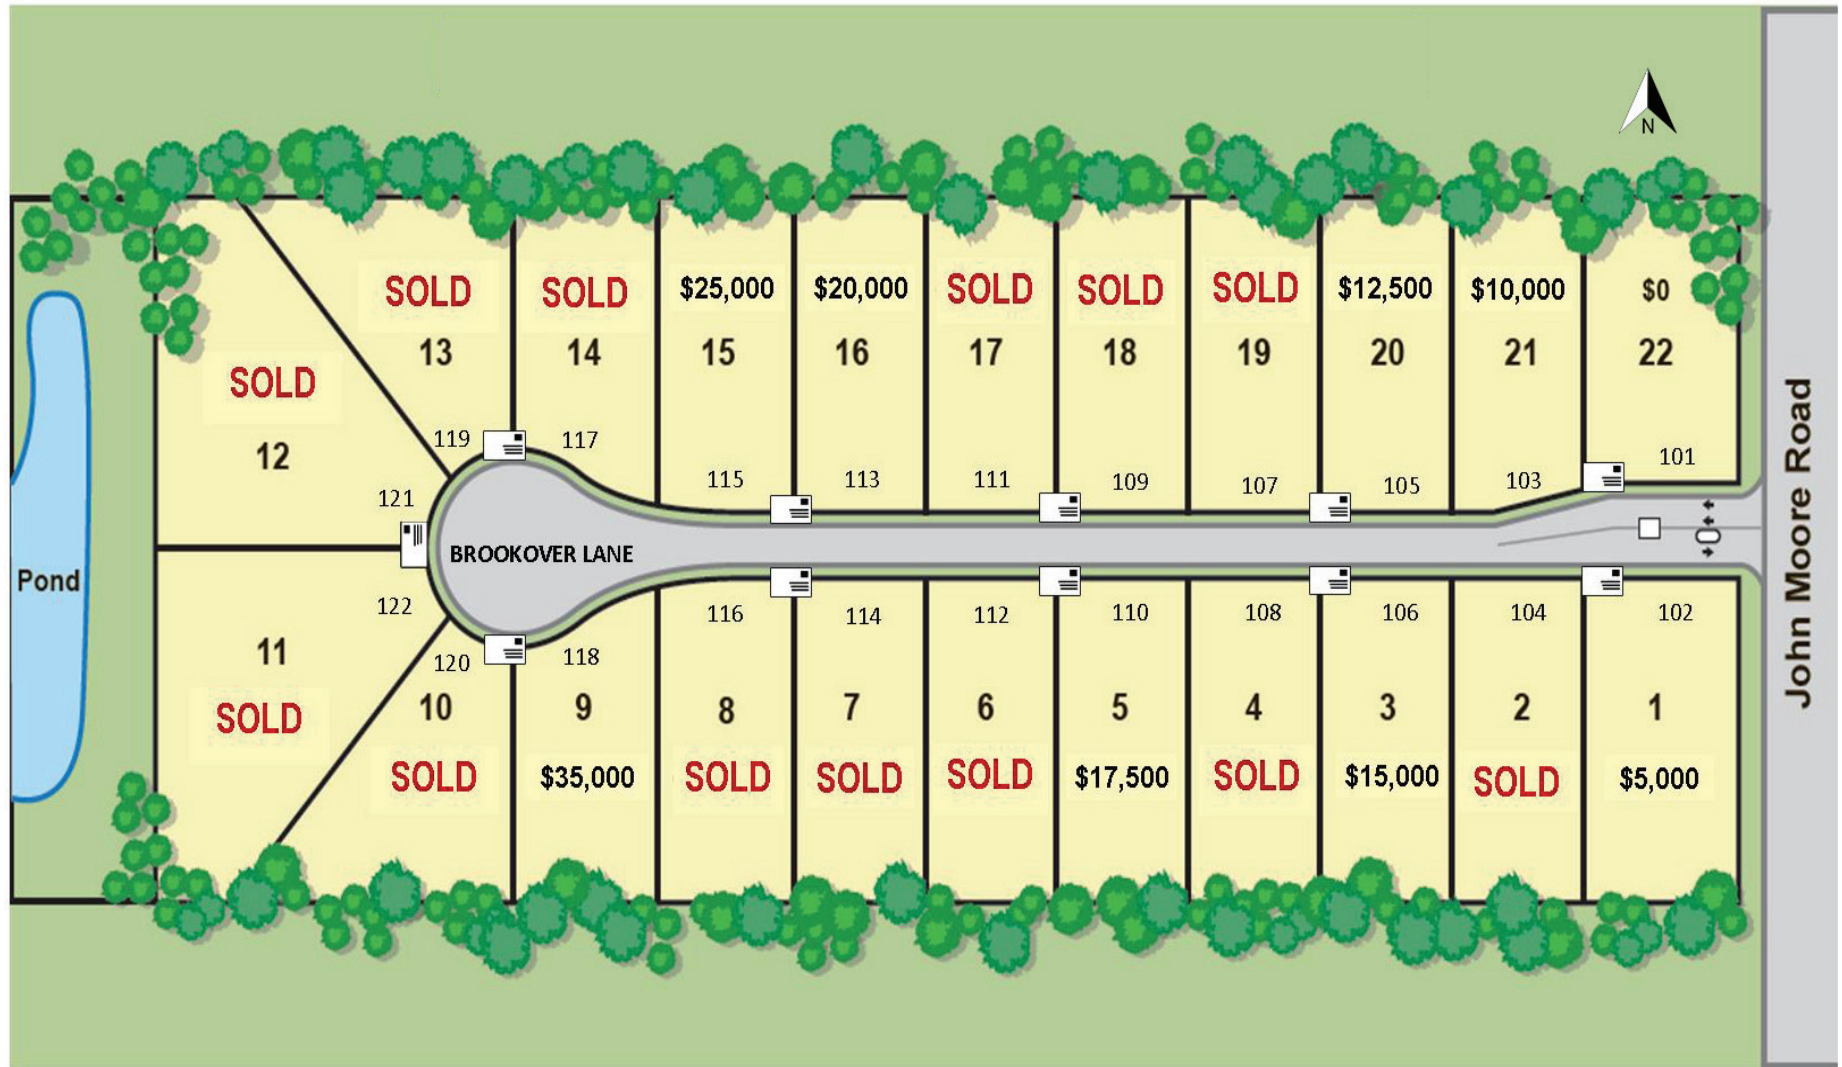

# SITE MAP

2/14/2019

HIDDEN RESERVE

View the multi-award winning Tradewinds model home at 15310 FishHawk Preserve Drive, Lithia, FL 33547

813.655.7475 | [living@SabalHomesFL.com](mailto:living@SabalHomesFL.com) | [SabalHomesFL.com](http://SabalHomesFL.com)

Lot Premiums may apply. Per community lot premiums will include clearing, fill and foundation costs. Floor plans, prices, specifications, incentives and promotions where applicable, may differ per plan and per community and may be subject to change without notice. Model photography shown may or may not be replicated. All rights reserved. Not an offer to purchase where prohibited by law. Broker Participation Welcome. CCC061658.